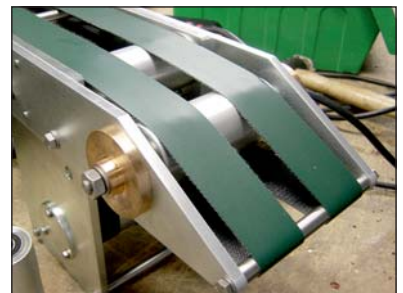

Escapement Gates

End Stops

Stainless Steel Conveyor for Dust

Height Adjustable Stands

90 Degree Transfers

Emergency Stop Buttons

Special Unloads