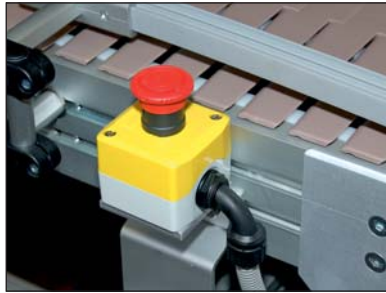

Component Locating Belts

Operator Work Stations - in line

Operator Work Stations - 90 degree

Control Systems

End Rollers

Transportable Folding Conveyors

Welded Side Guides

Special End Guides

Escapement Gates

End Stops

Stainless Steel Conveyor for Dust

Height Adjustable Stands

90 Degree Transfers

Emergency Stop Buttons

Special Unloads