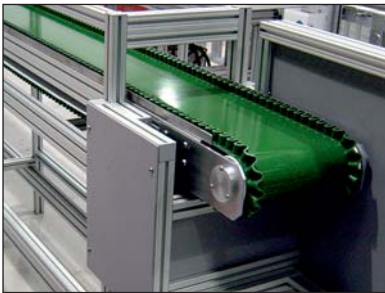

Component Locating Belts

Operator Work Stations - in line

Operator Work Stations - 90 degree

Control Systems

End Rollers

Transportable Folding Conveyors

Welded Side Guides

Special End Guides

Escapement Gates

End Stops

Stainless Steel Conveyor for Dust

Height Adjustable Stands

90 Degree Transfers

Emergency Stop Buttons

Special Unloads